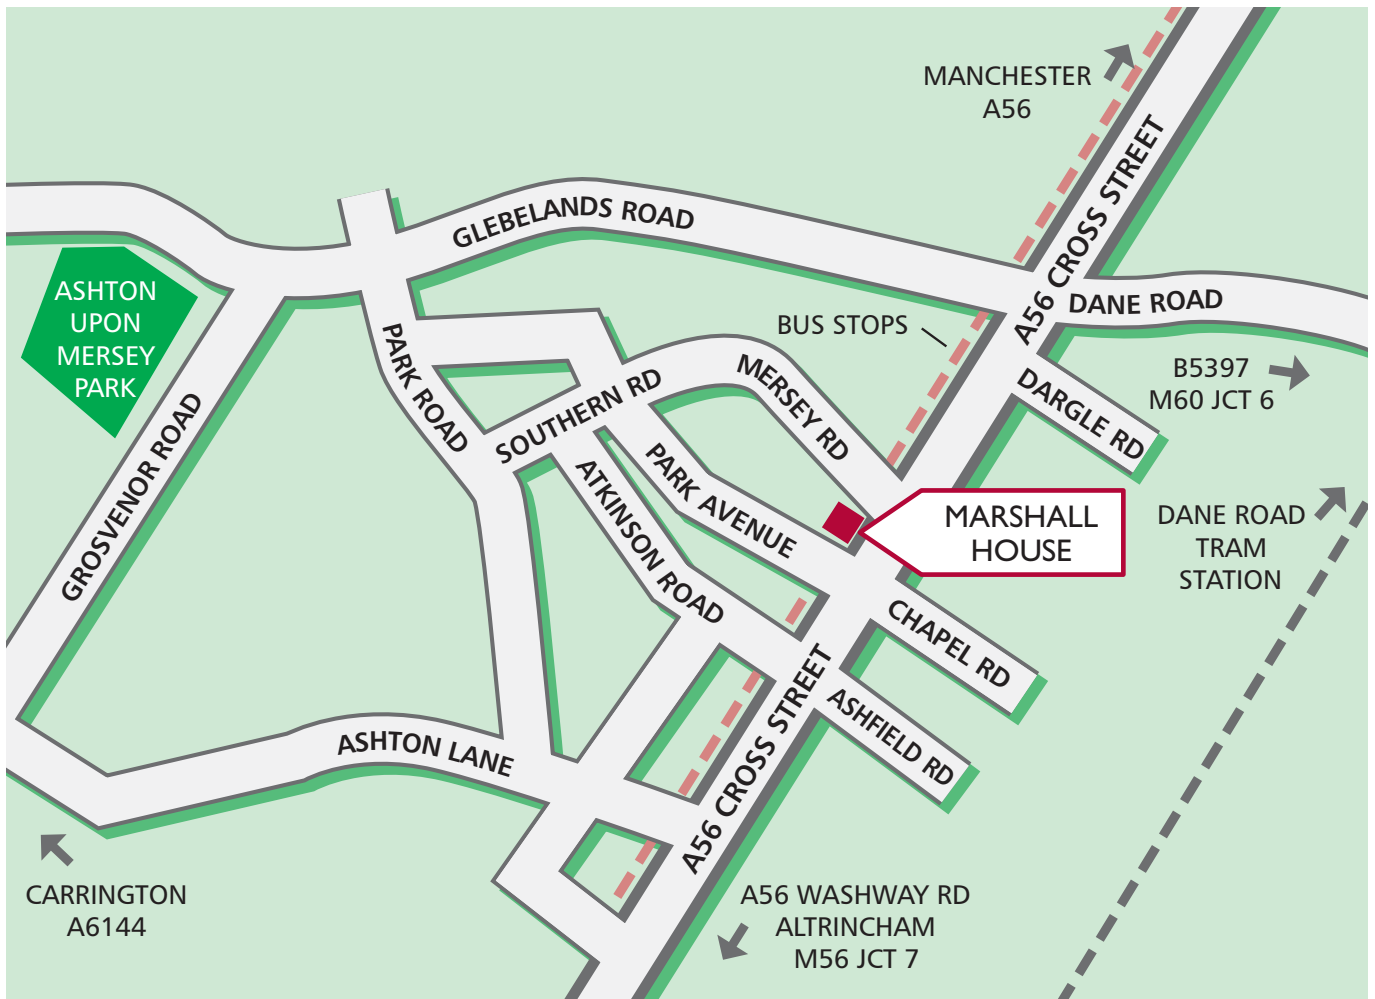

Sale Area Housing Office/Head Office

5 minute walk from
Dane Road tram station
1 minute walk from nearest
bus stop (Cross Street)