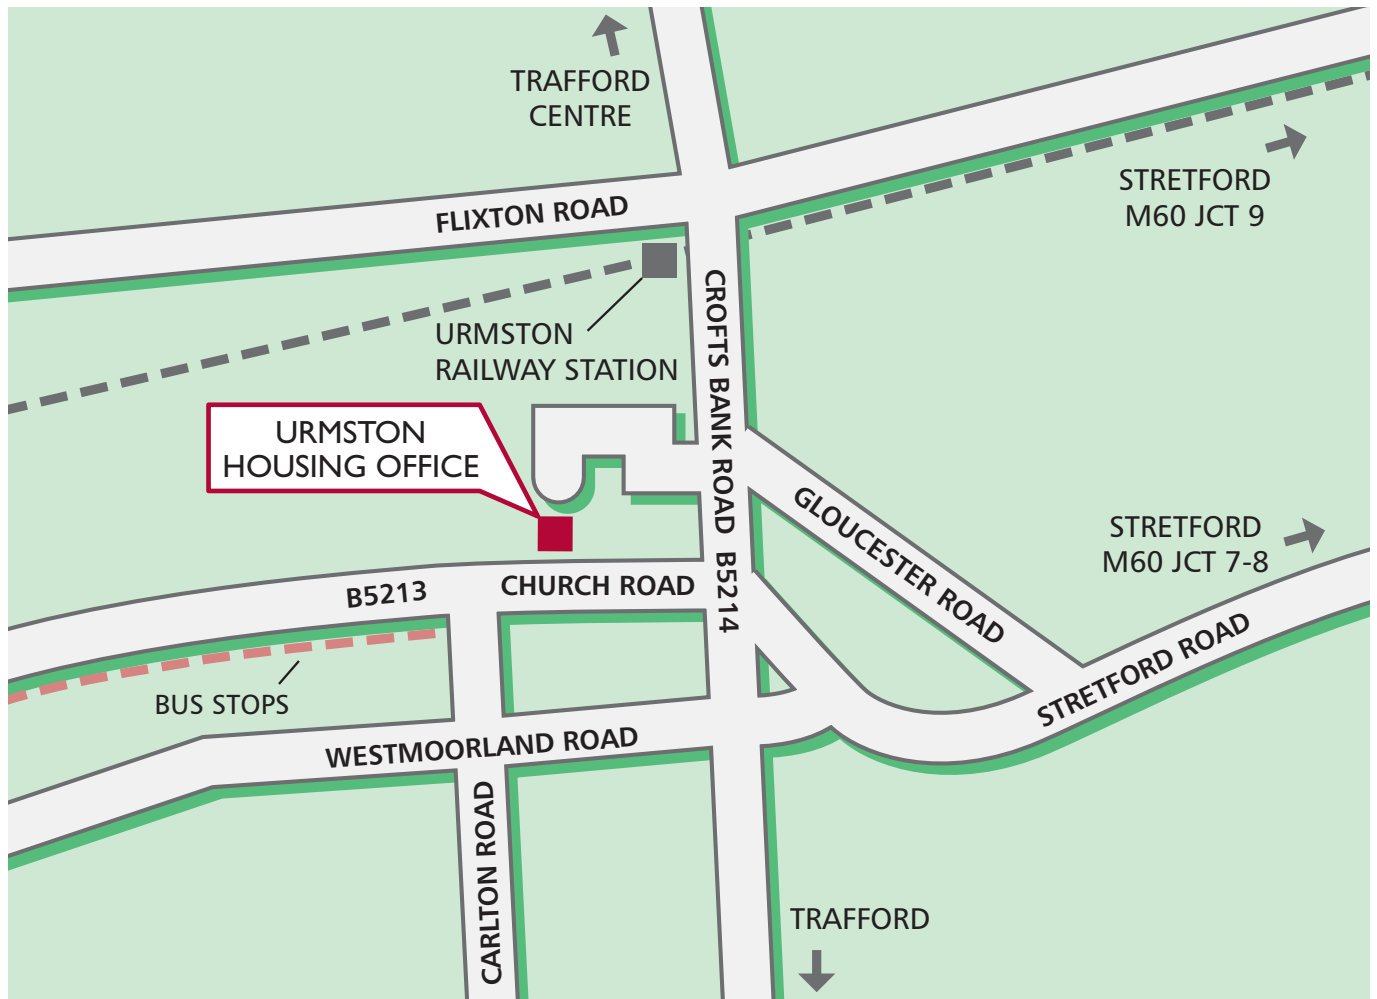

Urmston Area Housing Office

2 minute walk from
Urmston railway station
2 minute walk from nearest
bus stop (Church Road)